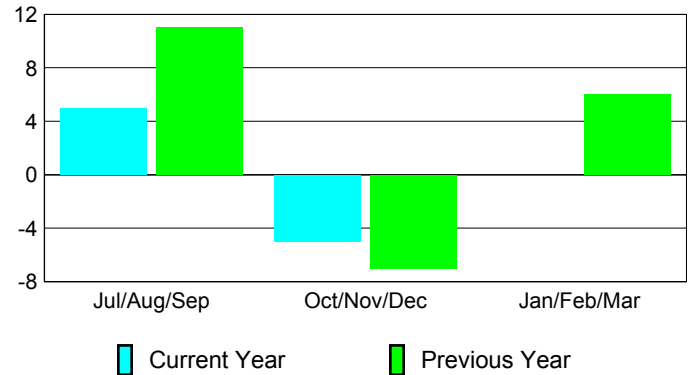

Club Results 2012-2013

Goal, New, Dropped, Gain/Loss

Comparison of Club Gain/Loss

Current Year Compared to the Previous Year

YTD Status Quo Clubs 2012-2013

Status Quo Clubs Compared to Status Quo Members

MEMBERSHIP

Membership Results
2012-2013

Membership
2011-2012

Month	Net Memb Goal	Actual New Memb	Actual Dropped Memb	Gain/Loss of Memb	Gain/Loss of Memb
Jul/Aug/Sep	30	33	-28	5	11
Oct/Nov/Dec	30	31	-36	-5	-7
Jan/Feb/Mar	30				6
Totals	90	64	-64	0	10

Membership Results 2012-2013

Goal, New, Dropped, Gain/Loss

Comparison of Membership Gain/Loss

Current Year Compared to the Previous Year

Gender Comparison 2012-2013

Jul/Aug/Sep

Oct/Nov/Dec

Jan/Feb/Mar