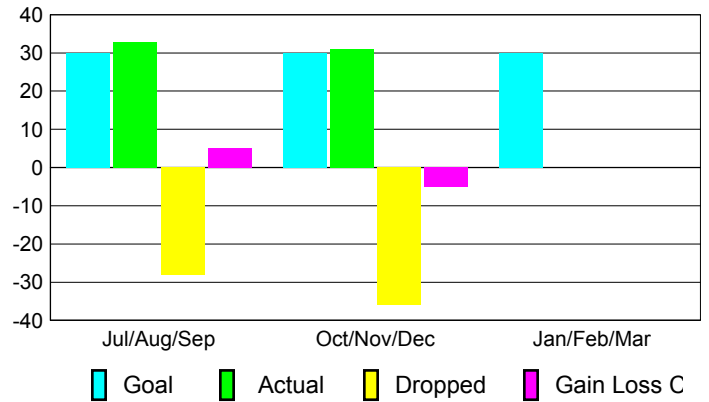

Membership Results 2012-2013

Goal, New, Dropped, Gain/Loss

Comparison of Membership Gain/Loss

Current Year Compared to the Previous Year